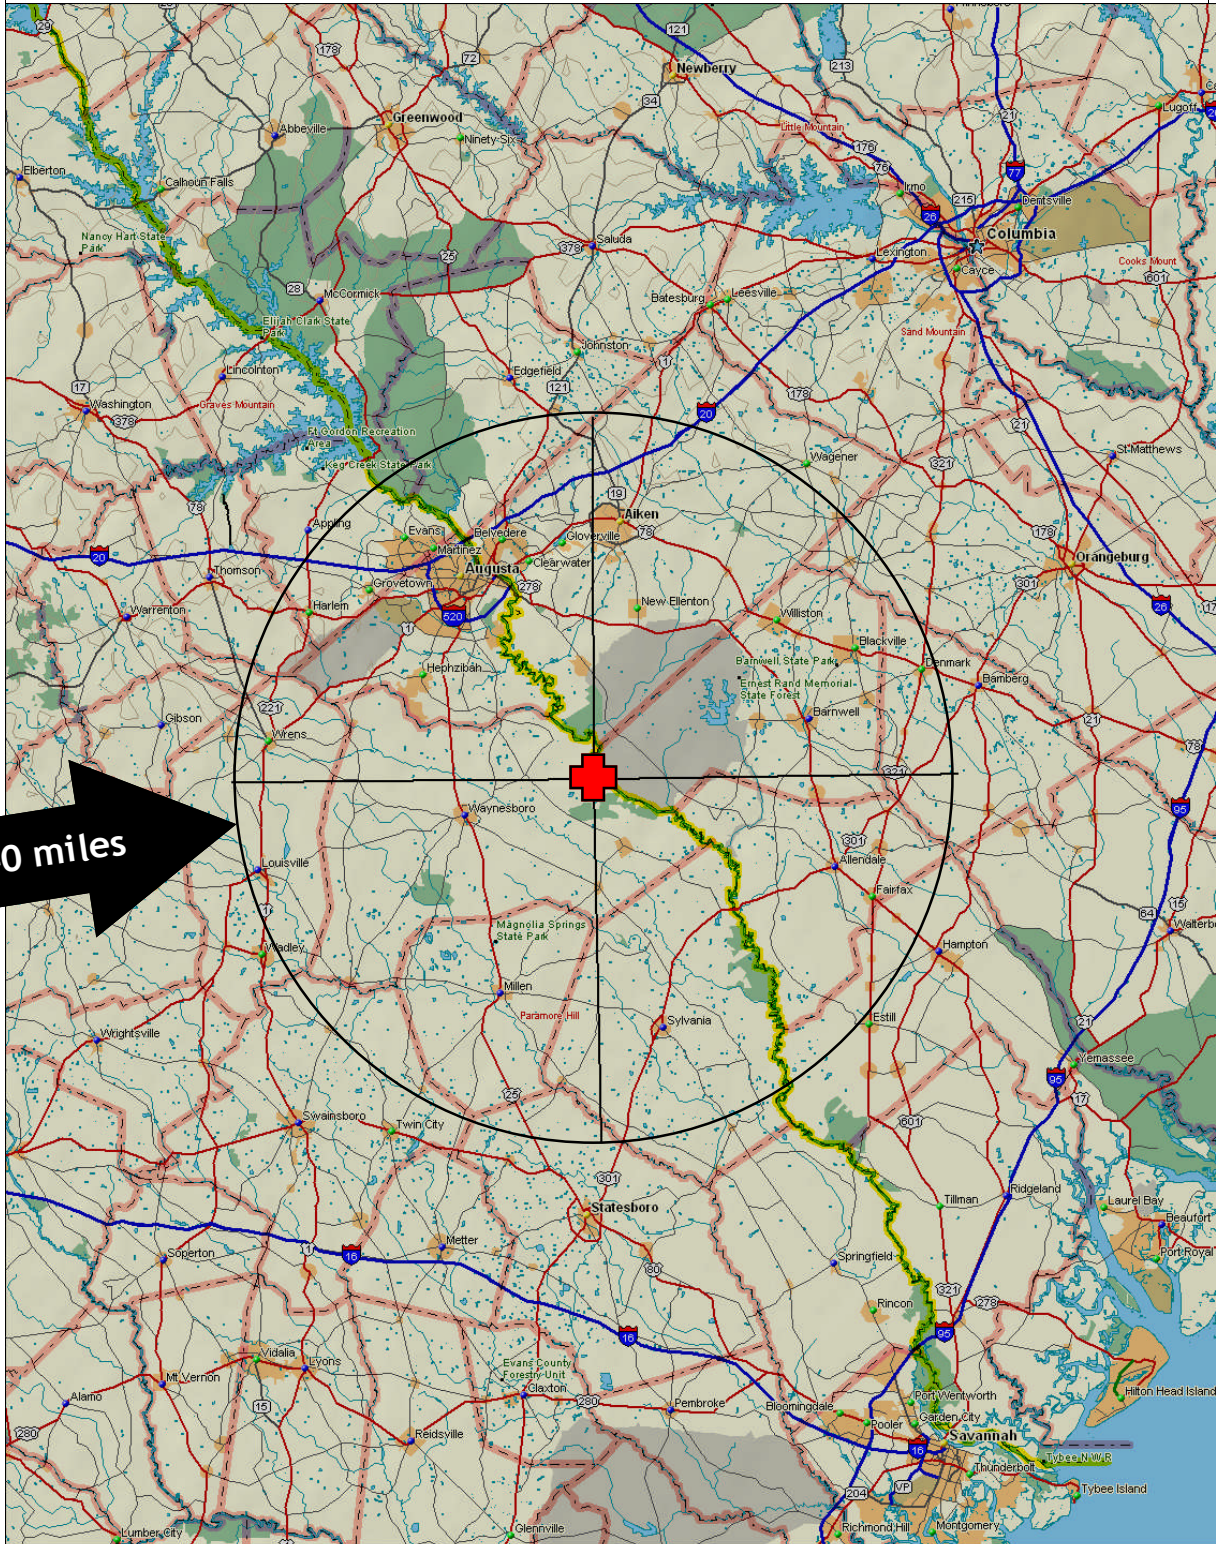

40-mile Radius Around Vogtle Nuclear

Located in Burke County, Georgia on the Savannah River

40 miles

DELORME
© 2003 Delorme Topo USA 9 3.0
Zone Local: 16 Zona: NAD83